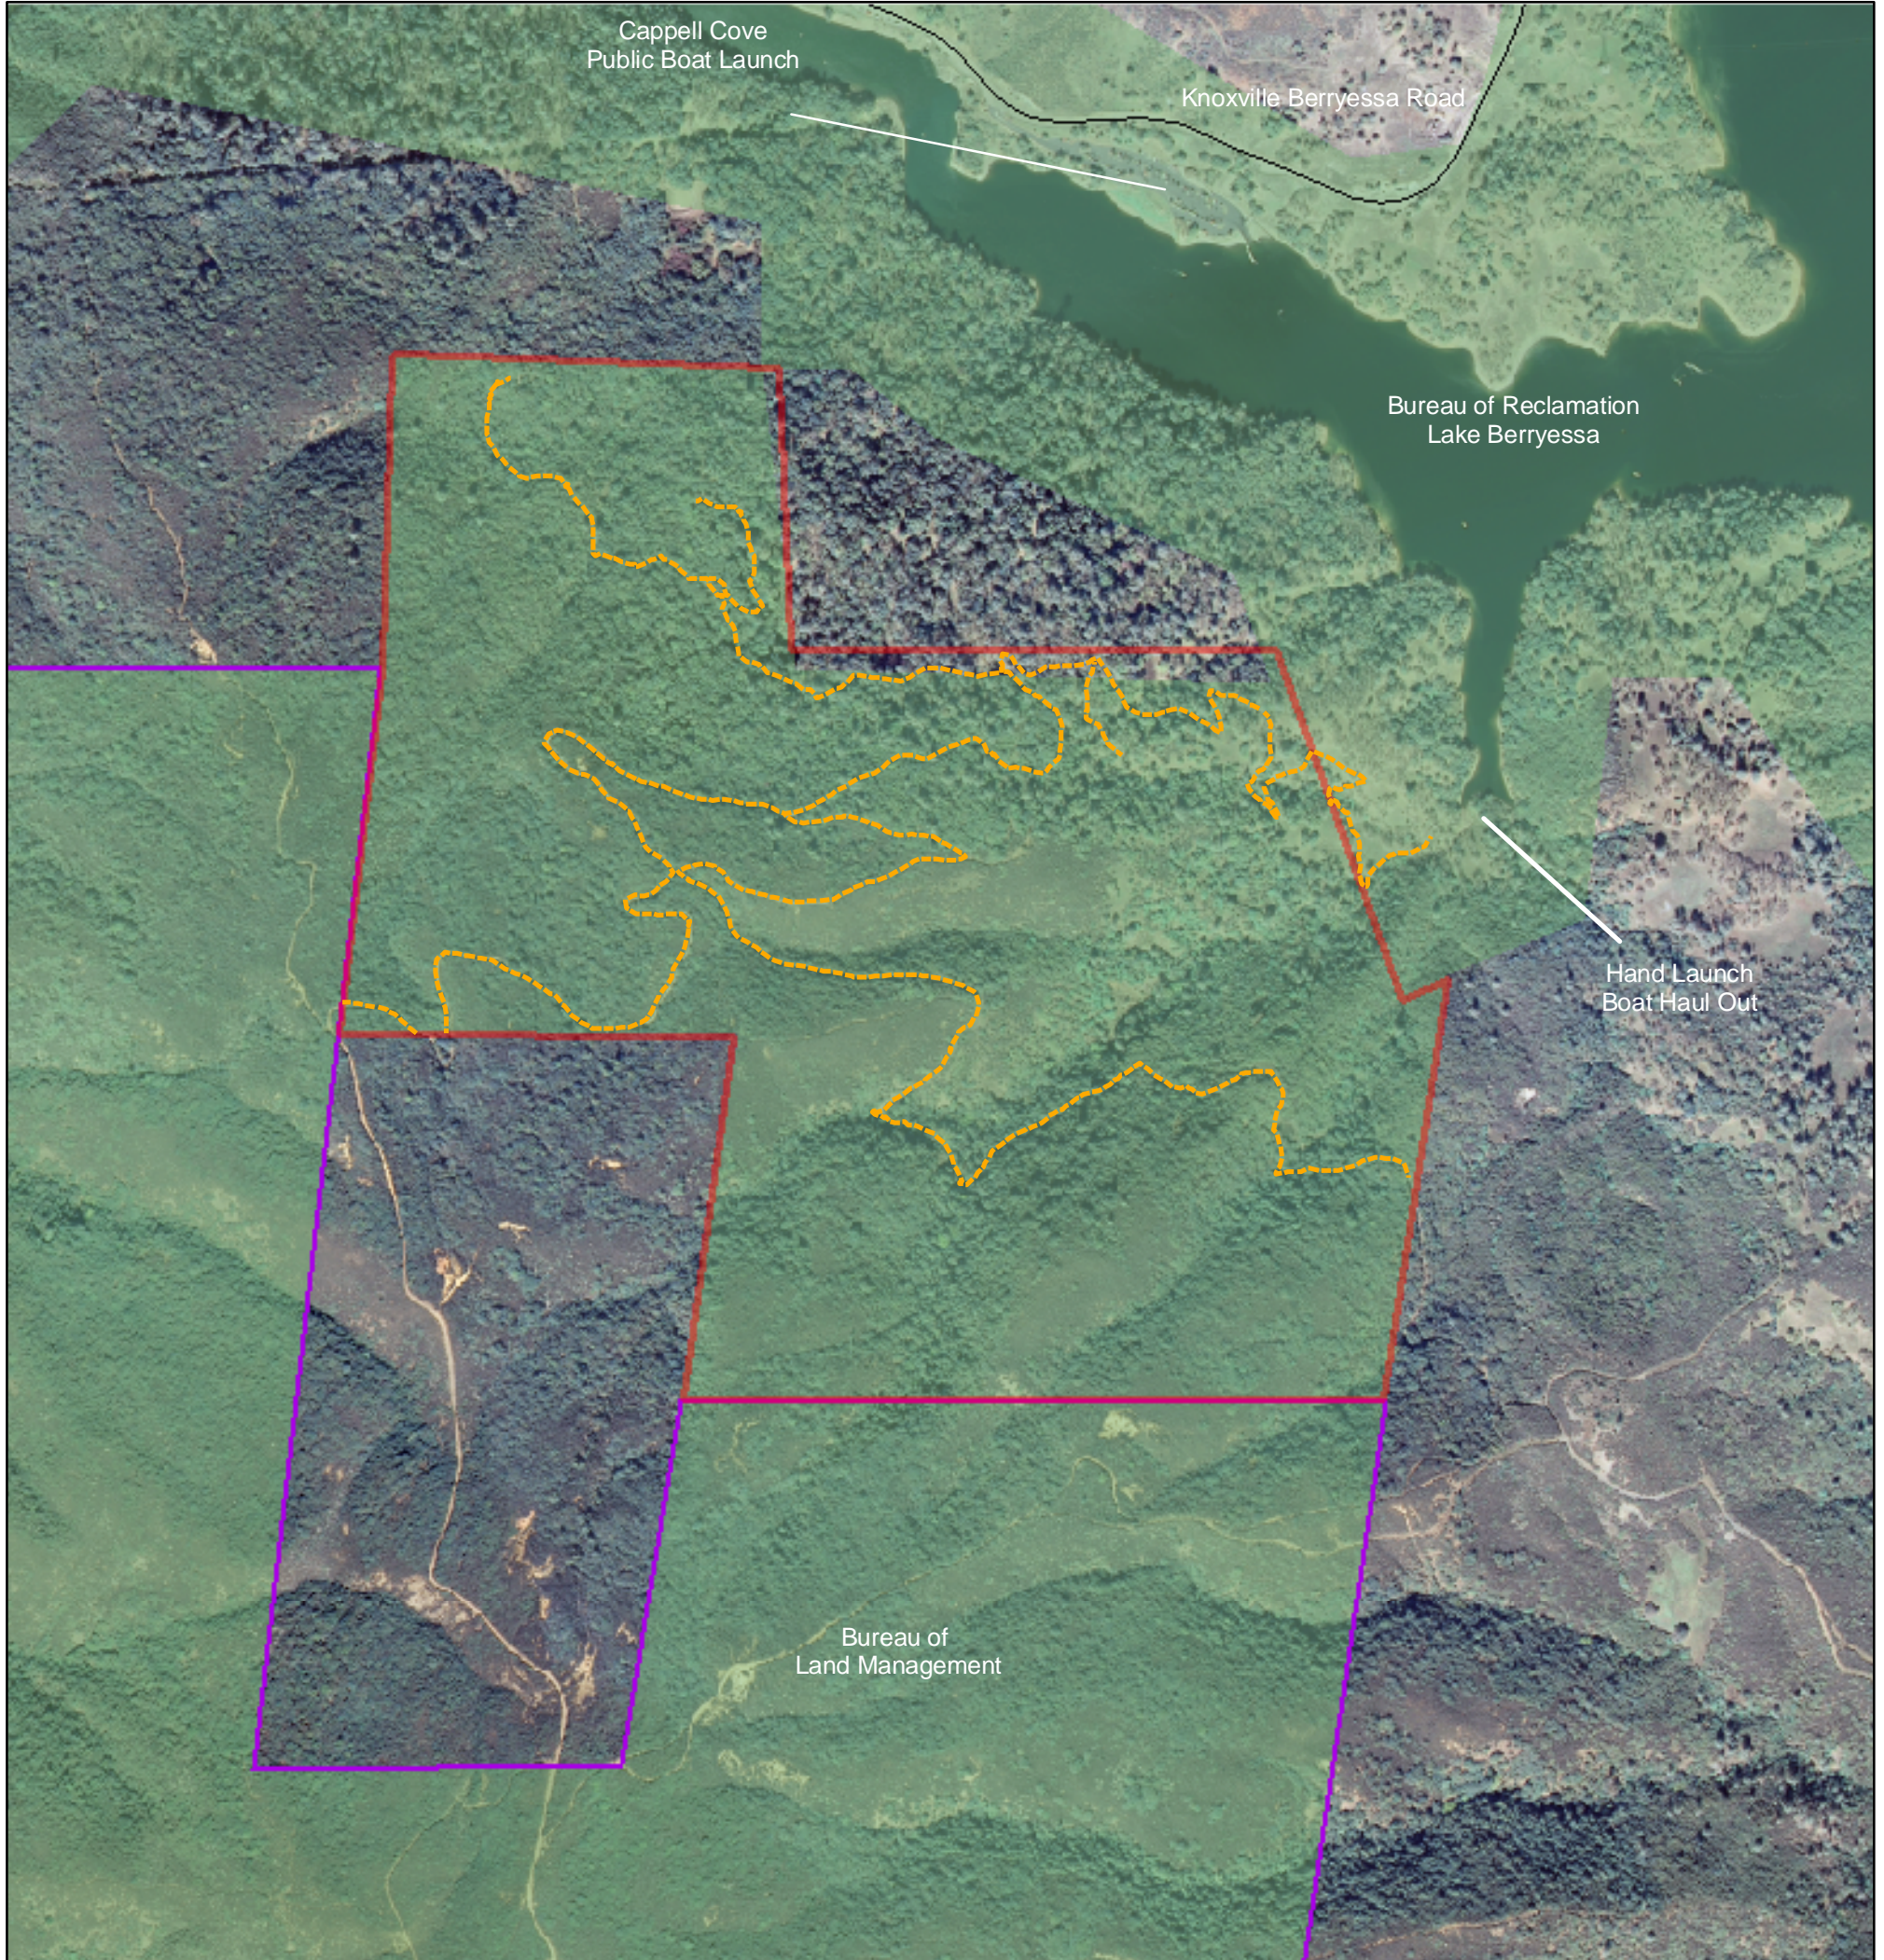

Berryessa Vista Wilderness Park

to Highway 128

to Spanish Flat

Legend

- Existing Trails
- Berryessa Vista Boundary
- BLM Boundary
- Public Open Space Lands

Napa County Regional Park
and Open Space District